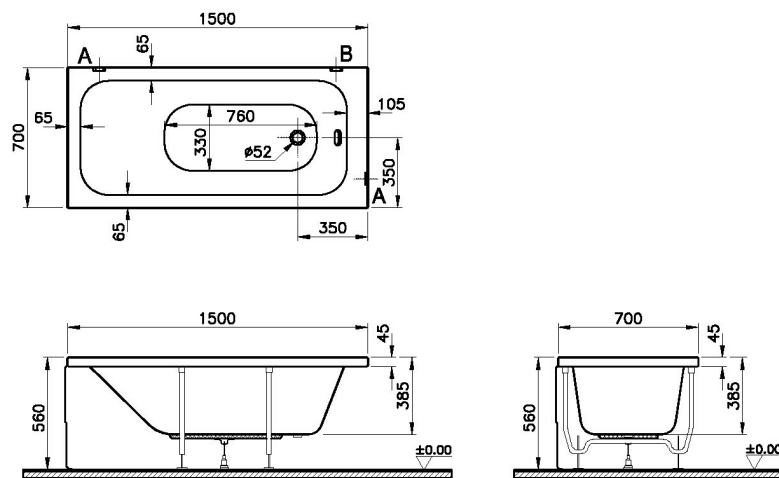

Name	Optimum Neo Bathtub
Collection	Optimum Neo
Designer	VitrA Design Team
Guarantee	2 Years

Product Code: 64560001000

Description

150x70 Body

VitrA reserves the right to make changes in products and technical details without prior notice.

All drawings contain the necessary measurements which are subject to standard tolerances. For exact measurements, in particular for customized installation scenarios, it can only be taken from the finished ceramic product.